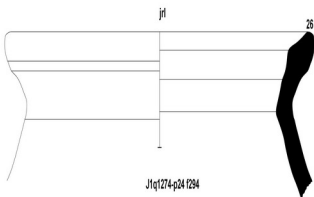

## **Other Shapes**

os spout (not illustrated)

Coarse Jars (LCH)

Jars with upper wall angled toward the exterior

Hole mouth jars with simple rim

Hole mouth jars with horseshoe shaped handle

Coarse Jars (LCH)

Jars with rounded rim (may also be casseroles)

Jars with squared rim

Casseroles with thickened rim

*Jars with restricted neck and pointed rim*

J1q1281-p7 f196 LCH

J3q119-p12 f71

*Jars with restricted neck with rim slanted toward the interior*