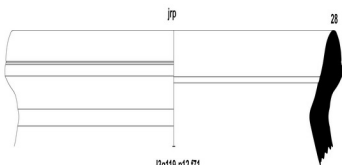

## **Other Shapes**

os spout (not illustrated)

Coarse Jars (LCH)

Jars with upper wall angled toward the exterior

Hole mouth jars with simple rim

Hole mouth jars with horseshoe shaped handle

Coarse Jars (LCH)

Jars with rounded rim (may also be casseroles)

Jars with squared rim

Casseroles with thickened rim

*Jars with restricted neck and pointed rim*

J1q1281-p7 f196 LCH

J3q119-p12 f71

*Jars with restricted neck with rim slanted toward the interior*